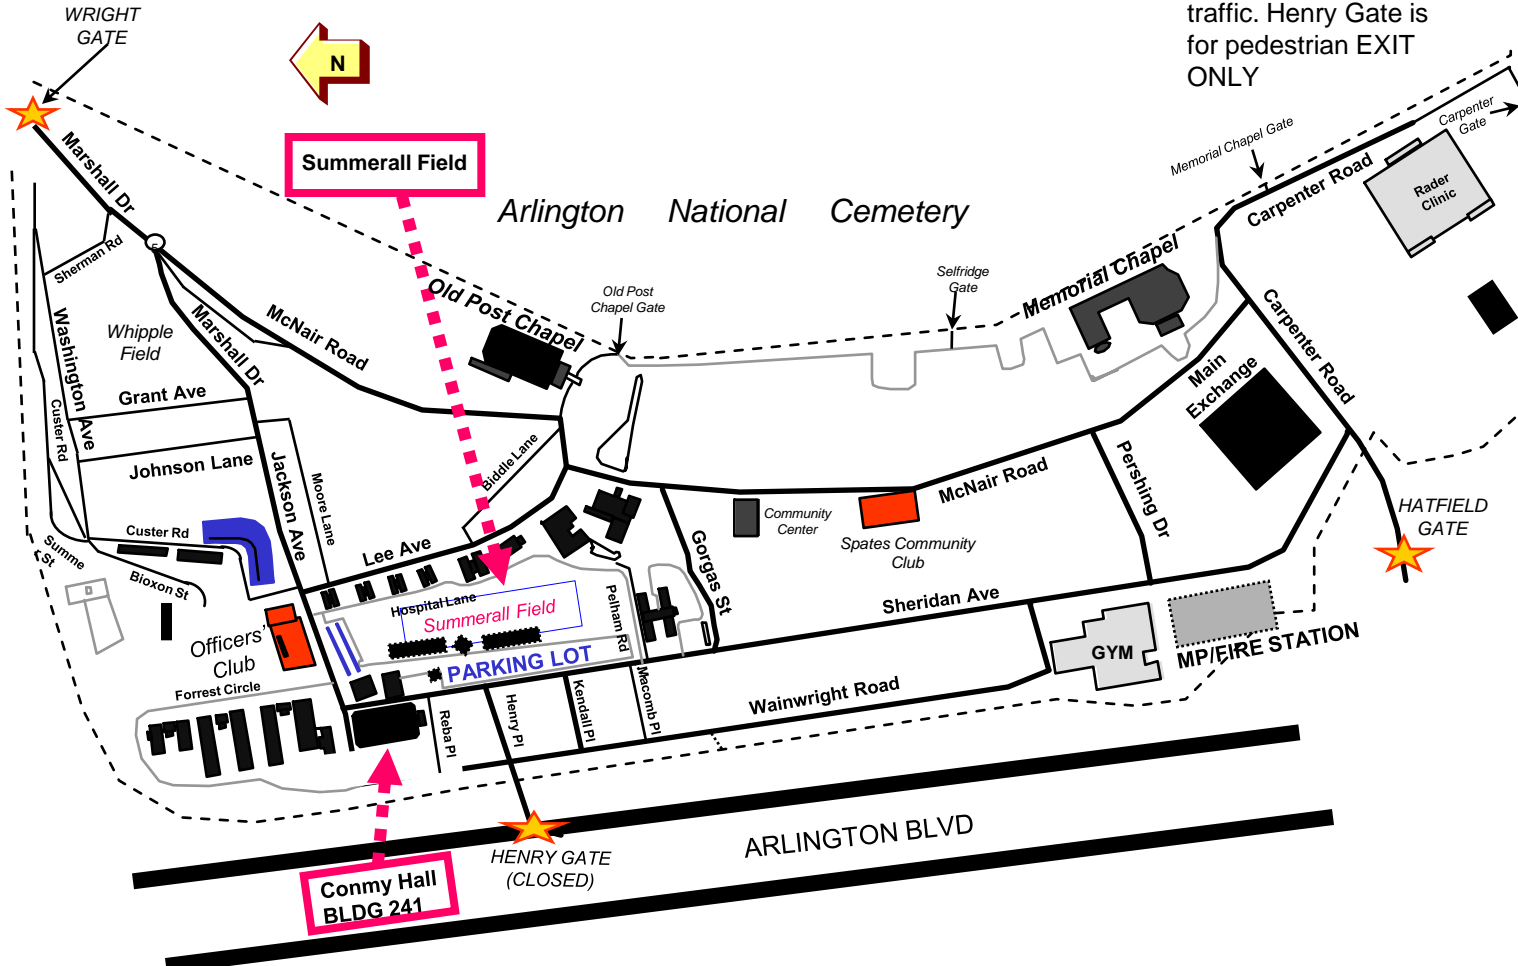

Joint Base Myer-Henderson Hall, VA

★ Hatfield & Wright Gate are open for all traffic. Henry Gate is for pedestrian EXIT ONLY

Summerall Field

Conny Hall BLDG 241

HENRY GATE (CLOSED)

Summerall Field

PARKING LOT

HENRY GATE (CLOSED)

HATFIELD GATE

WRIGHT GATE